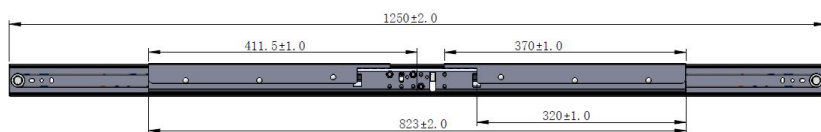

PRODUCT SHEET

Description:

Synchron Slide 1250/1007 Opening 1007mm, W/Brake, Total Open Length:1830mm, Closed Length:1250mm, Opening:1007mm, Profile Height: 48mm, Wing Size:370mm, Metal Brake,, Steel Thickness 1,5mm, Steel, Load Capacity 90 KG

Item number:

24.03.595-0

Units	Box	Carton	HS Code	Barcode
Pair	1	4	8302420090	 5704866088329

SISO A/S

Mileparken 11
DK-2740 Skovlunde
Denmark
VAT: DK 24786013

Phone +45 45 830 900

www.siso.dk
siso@siso.dk

Danske Bank
Nytorv Branch
Copenhagen
SWIFT: DABADKKK

Account no.
4180 3112 112936
IBAN Account
DK7230003112112936