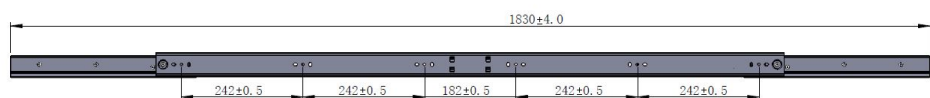

PRODUCT SHEET

Description:

Synchron Slide 1250/1007 Opening 1007mm, W/Brake, Total Open Length:1830mm, Closed Length:1250mm, Opening:1007mm, Profile Height: 48mm, Wing Size:370mm, Metal Brake,, Steel Thickness 1,5mm, Steel, Load Capacity 90 KG

Item number:

24.03.595-0

Units	Box	Carton	HS Code	Barcode
Pair	1	4	8302420090	 5704866088329

SISO A/S

Mileparken 11
DK-2740 Skovlunde
Denmark
VAT: DK 24786013

Phone +45 45 830 900

www.siso.dk
siso@siso.dk

Danske Bank
Nytorv Branch
Copenhagen
SWIFT: DABADKKK

Account no.
4180 3112 112936
IBAN Account
DK7230003112112936