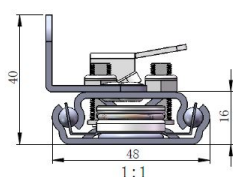

PRODUCT SHEET

Description:

Synchron Slide 1250/1007 Opening 1007mm, W/Brake, Total Open Length:1830mm, Closed Length:1250mm, Opening:1007mm, Profile Height: 48mm, Wing Size:370mm, Metal Brake,, Steel Thickness 1,5mm, Steel, Load Capacity 90 KG

Item number:

24.03.595-0

Units	Box	Carton	HS Code	Barcode
Pair	1	4	8302420090	 5704866088329

SISO A/S

Mileparken 11
DK-2740 Skovlunde
Denmark
VAT: DK 24786013

Phone +45 45 830 900

www.siso.dk
siso@siso.dk

Danske Bank
Nytorv Branch
Copenhagen
SWIFT: DABADKKK

Account no.
4180 3112 112936
IBAN Account
DK7230003112112936